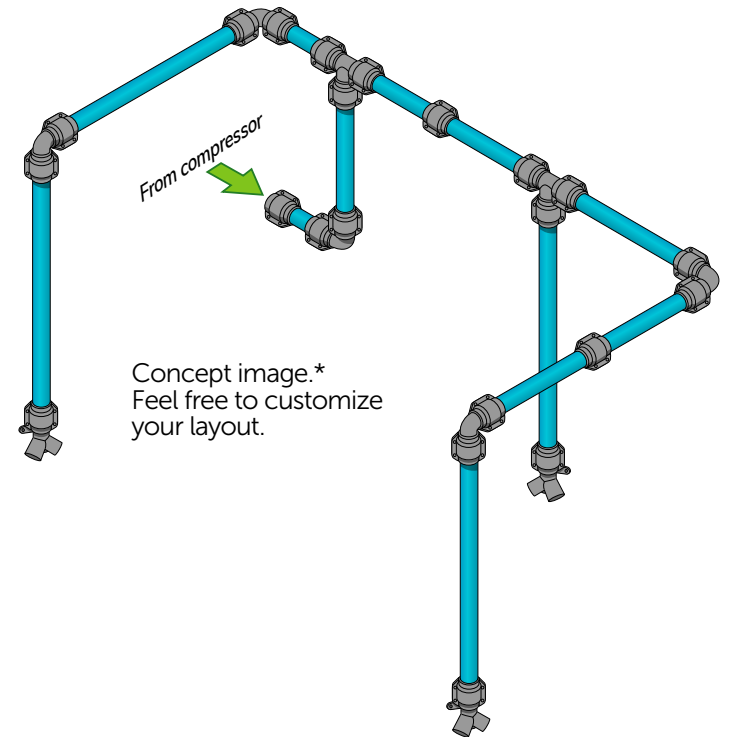

3-Station Component List

QTY	DESCRIPTION
10	7' lengths of 1" blue aluminum pipe
5	5' lengths of 1" blue aluminum pipe
6	1" union connectors
20	1" pipe mounting clips
5	1" elbow connectors
2	1" tee connectors
3	1" outlet stations with two 1/2" female NPT ports
1	1" pipe to 3/4" male NPT adapter (for compressor connection)

Concept image.*
Feel free to customize
your layout.

Visit www.airpipeusa.com for instructions and How-To videos

* Additional pipe, fittings, valves, and quick disconnects are available to add to your system. Contact AIRpipe for more information. We're available to help design your system.